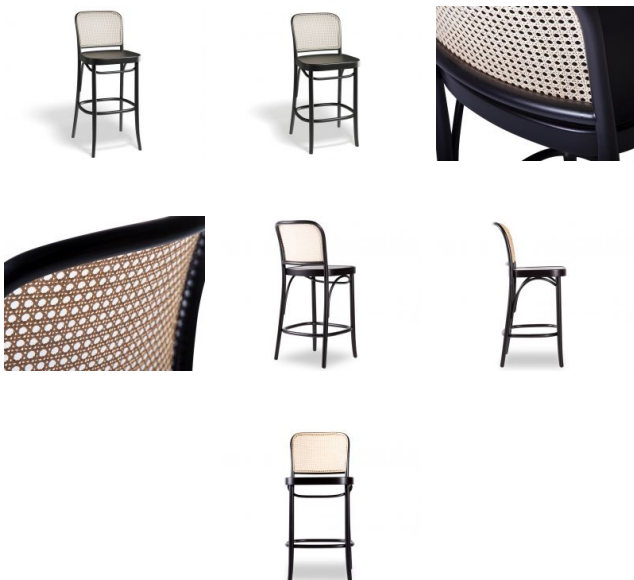

811 Hoffmann Stool - Black Stained Wood Seat - Cane Backrest - By TON

Product Specifications

Seat Height	66cm or 78cm
Overall Height	97cm or 109cm
Width	45cm
Depth	41cm
Colour	Black Stain B123
Seat	Wood Seat
Backrest	Natural Cane
Frame Material	European Beechwood
Designer	Josef Hoffmann
Manufactured	TON CZ (Czech Republic)
Warranty	5 Years

Designer
Josef Hoffmann

Manufacturer
TON

Available Options

- 66cm Seat Height (For Kitchen Bench)
- 78cm Seat Height (For Commercial Bar)