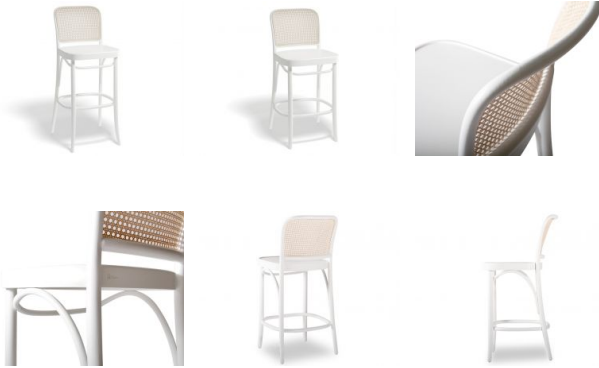

# 811 Hoffmann Stool - White Painted Wood Seat - Cane Backrest - By TON

## Product Specifications

Seat Height	66cm or 78cm
Overall Height	97cm or 109cm
Width	45cm
Depth	41cm
Colour	White
Seat	Wood Seat
Backrest	Natural Cane
Frame Material	European Beechwood
Designer	Josef Hoffmann
Manufactured	TON CZ (Czech Republic)
Warranty	5 Years

## Available Options

66cm Seat Height (For Kitchen Bench)
78cm Seat Height (For Commercial Bar)