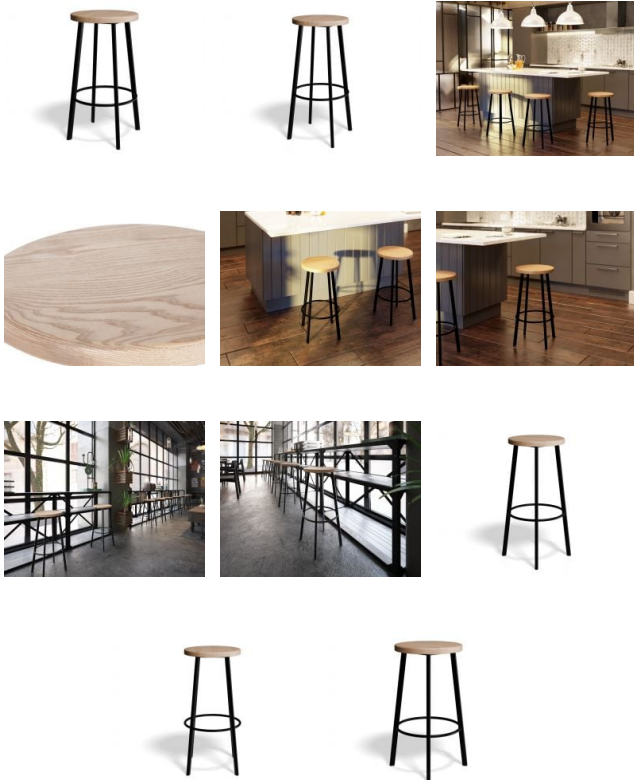

# Atlas Bar Stool - Black - Natural Seat

## Product Specifications

Seat Size	33cm Dia
Seat Thickness	3cm
Overall Size	65cm / 75cm H x 44cm W x 44cm D
Seat Colour & Material	Natural Solid American Ash Wood
Frame Colour & Material	Matt Black Powder Coated Steel
Assembly required:	Basic

## Available Options

- 65cm Kitchen Height
- 75cm Bar Height