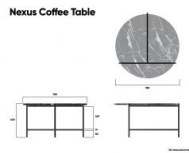

Nexus Marble Coffee Table - Black Marquina

Product Specifications

| | |
|-------------------|--------------------------------------|
| Width | 78cm |
| Height | 40cm |
| Top | Solid Black Marquina Marble |
| Leg | Matt Black Powder Coated Solid Steel |
| Designer | Bent Design Studio |
| Assembly Required | Basic Assembly |