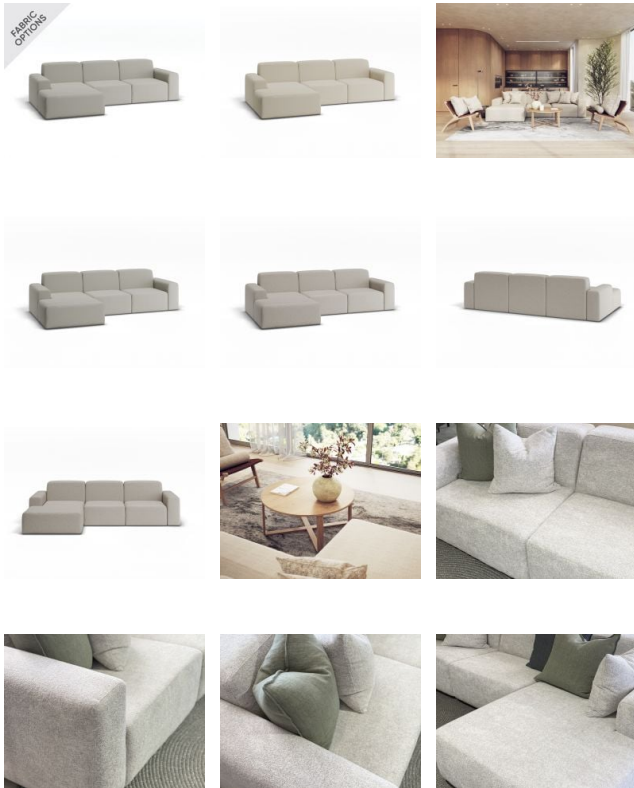

FABRIC
OPTIONS

Block Sofa - 3 Seater With Left Chaise

Product Specifications

| | |
|----------------------|--|
| Dimensions | W 305cm x D 160cm x H 78cm |
| Seat Height | 48cm |
| Seat & Back Cushions | Dacron Wrap Visco Blend GECA Certified Australian Foam Seat |
| Frame | Tasmanian Oak Hardwood Structural Frame |
| Fabric | Available in a Large Range of Fabrics (See PDFs) |
| Suspension | Italian Made "Black Cat" Suspension System |
| Made | Australia |
| Manufacturer | Bent Design |
| Assembly Required | None |

FABRIC
OPTIONS

Manufacturer
BENT DESIGN