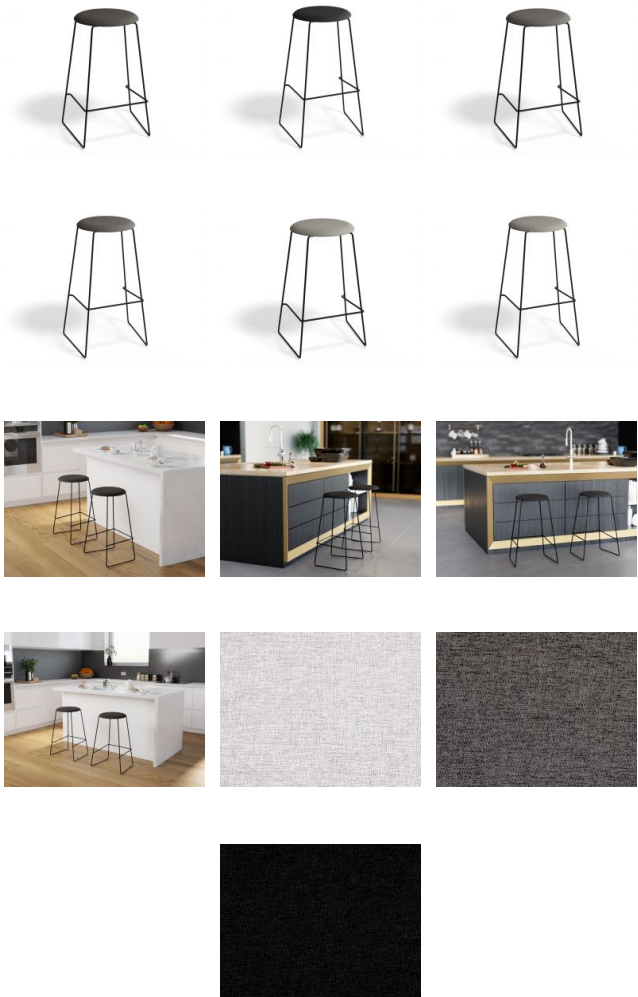

Hugo Bar Stool - Black - Fabric Seat

Product Specifications

Seat Size:	67cm/77cm H x 32cm W x 32cm D
Overall Size:	67cm/77cm H 45cm W x 34cm D
Seat Colour & Material	Fabric in 3 colours
Frame Colour & Material	Black Powder Coated Steel

Manufacturer
BENT DESIGN

Available Options

67cm Kitchen Height - Anthracite Fabric Seat
67cm Kitchen Height - Grey Fabric Seat
67cm Kitchen Height - Light Grey Fabric Seat
77cm Bar Height - Anthracite Fabric Seat
77cm Bar Height - Grey Fabric Seat
77cm Bar Height - Light Grey Fabric Seat