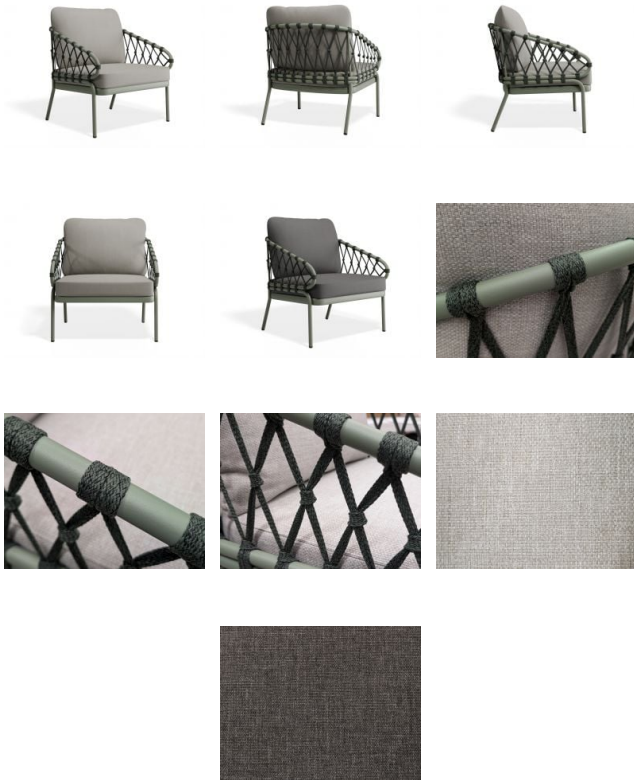

Kara Lounge Chair - Outdoor - Single - Eucalyptus Green

Product Specifications

Dimensions (With Cushions)	W 70cm x D 76cm x H 83cm
Seat Cushion Size	W 64cm x D 61cm x H 10cm
Backseat Cushion Size	W 58cm x D 22cm x H 47cm
Seat Height	42cm
Arm Height	60cm
Cushion Material	Textilene Fabric
Frame Colour	Matt Eucalyptus Green
Frame Material	Powdercoated Aluminium
Assembly	None Required
Manufacturer	Bent Design Studio

Manufacturer
BENT DESIGN

Available Options

- Light Grey Cushions
- Dark Grey Cushions