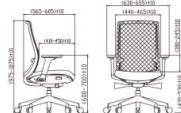

# Nebula Office Chair - Black Frame - Black Upholstery

## Product Specifications

Overall Size	Wide 63cm x Height 97.5 > 107.5cm x Depth 55cm
Seat Size	45cm D x 46.5cm W
Seat Height	43 > 53cm
Armrest Height	60 > 70cm
Colour	Black Mesh / Black Frame
Gas Lift	Class 4 Gas Lift
Frame Material	Nylon
Mesh	Wintex Mesh
Glides	Nylon
Assembly	Basic assembly required - Tool provided
Suitable	Residential/Commercial