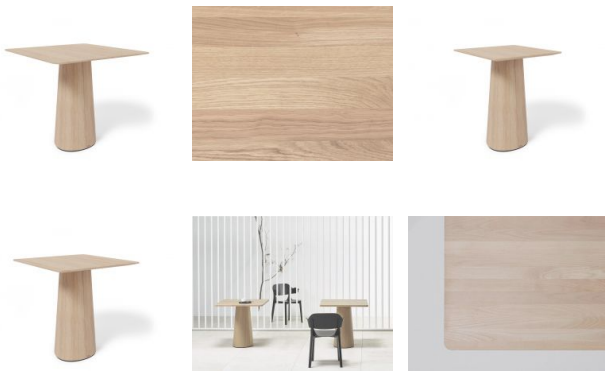

P.O.V. Table 460 Square - European Oak - By TON

Product Specifications

Table Top:	60cm x 60cm / 70cm x 70cm / 80cm x 80cm
Height:	75.5cm
Base Width:	35cm
Base Material:	Veneer
Table top Material:	Solid European Oak
Manufacturer:	TON
Made in:	Czech Republic

Designer
kaschkasch

Manufacturer
TON

Available Options

- 60x60cm Top
- 70x70cm Top
- 80x80cm Top