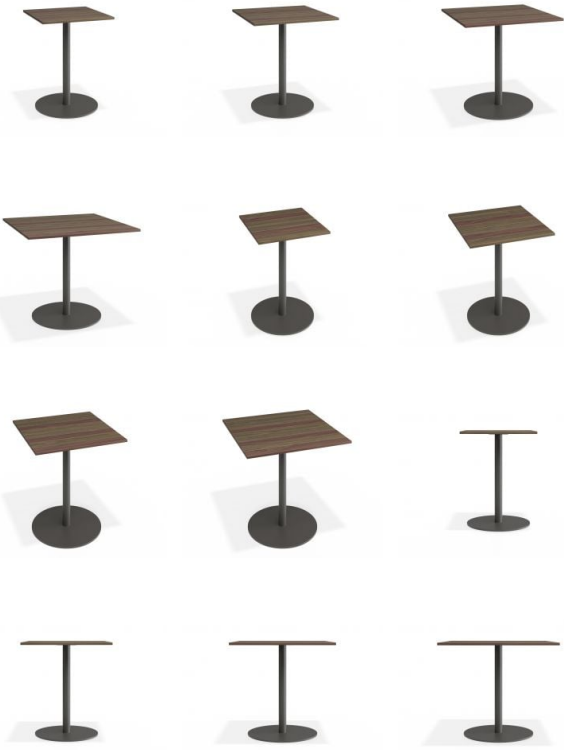

# Roku Spotted Gum Cafe Table - Outdoor - Matte Charcoal

## Product Specifications

Table Top Size	56.5cm, 66cm, 75.5cm OR 85cm
Top Material	Spotted Gum
Height	75cm
Frame Colour & Material	Matt Charcoal Aluminium Powdercoated
Foot Protector	Adjustable Nylon Glides
Designer	Bent Design Studio
Assembly Required	Basic Assembly

## Available Options

56.5 x 56.5cm Top
66 x 66cm Top
75.5 x 75.5cm Top
85 x 85cm Top