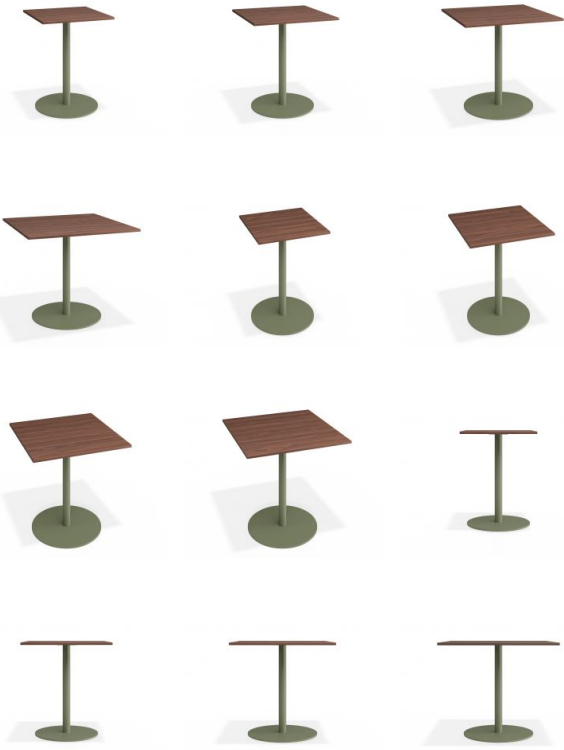

Roku Spotted Gum Cafe Table - Outdoor - Matte Green

Product Specifications

Table Top Size	56.5cm, 66cm, 75.5cm OR 85cm
Top Material	Spotted Gum
Height	75cm
Frame Colour & Material	Matt Green Aluminium Powdercoated
Foot Protector	Adjustable Nylon Glides
Designer	Bent Design Studio
Assembly Required	Basic Assembly

Manufacturer
BENT DESIGN

Available Options

56.5 x 56.5cm Top
66 x 66cm Top
75.5 x 75.5cm Top
85 x 85cm Top