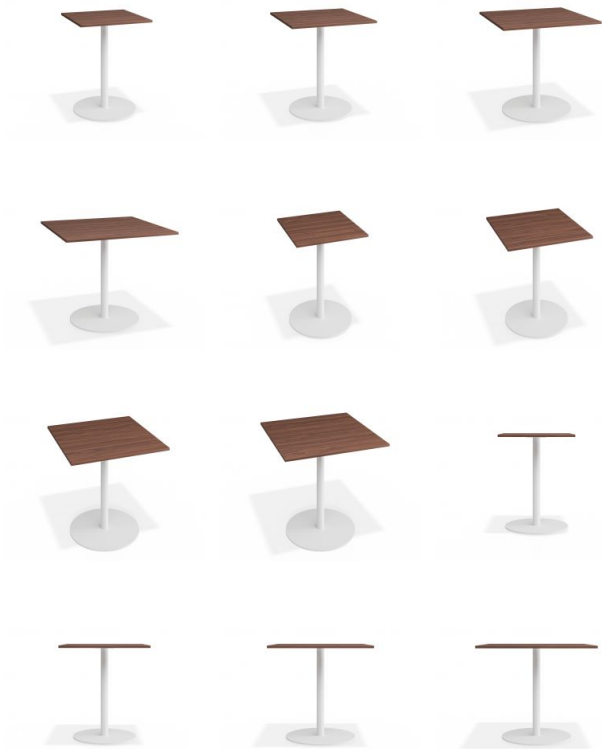

# Roku Spotted Gum Cafe Table - Outdoor - Matte White

## Product Specifications

Table Top Size	56.5cm, 66cm, 75.5cm OR 85cm
Top Material	Spotted Gum
Height	75cm
Frame Colour & Material	Matt White Aluminium Powdercoated
Foot Protector	Adjustable Nylon Glides
Designer	Bent Design Studio
Assembly Required	Basic Assembly

## Available Options

56.5 x 56.5cm Top
66 x 66cm Top
75.5 x 75.5cm Top
85 x 85cm Top