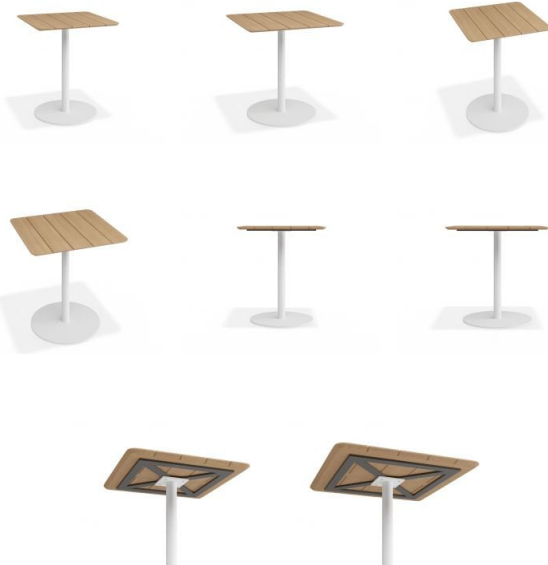

Roku Cafe Teak Table - Outdoor - Matte White

Product Specifications

Table Top Size	65cm x 65cm OR 75cm x 75cm
Top Material	Teak
Height	75cm
Frame Colour & Material	Matt White Aluminium Powdercoated
Foot Protector	Adjustable Nylon Glides
Designer	Bent Design Studio
Assembly Required	Basic Assembly

Manufacturer
BENT DESIGN

Available Options

65 x 65cm Table Top
75 x 75cm Table Top