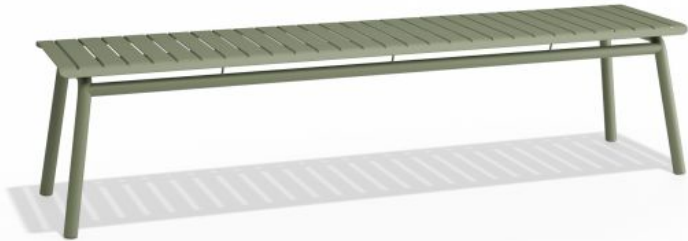

Roku Bench 190cm - Outdoor - Matte Eucalyptus Green

Product Specifications

| | |
|----------|------------------------|
| Length | 190cm |
| Width | 45cm |
| Height | 45cm |
| Colour | Matt White |
| Frame | Powdercoated Aluminium |
| Designer | Bent Design Studio |

Manufacturer
BENT DESIGN