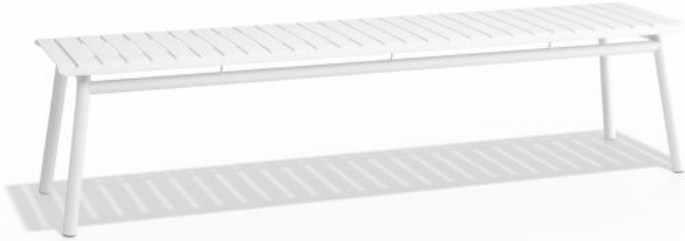

# Roku Bench 190cm - Outdoor - Matte White

## Product Specifications

Length	190cm
Width	45cm
Height	45cm
Colour	Matt White
Frame	Powdercoated Aluminium
Designer	Bent Design Studio

**Manufacturer**  
BENT DESIGN