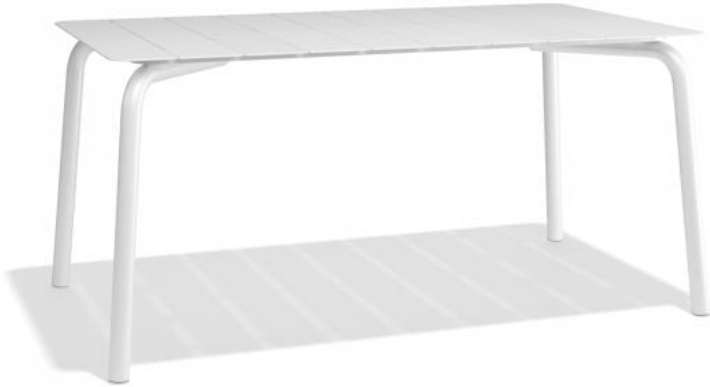

Roku Dining Table 160cm - Outdoor - Matte White

Product Specifications

Table Size	160cm x 90cm x75cm
Frame Colour & Material	Matte White & Aluminium Powder coated
Foot Protector	Adjustable Nylon Glides
Designer	Bent Design Studio

Manufacturer
BENT DESIGN