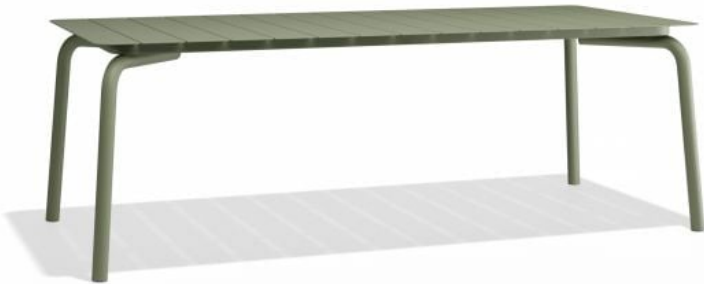

Roku Dining Table 220cm - Outdoor - Matte Eucalyptus Green

Product Specifications

Table Size	220cm x 100cm x 75cm
Frame Colour & Material	Matte Eucalyptus Green & Aluminium Powder coated
Foot Protector	Adjustable Nylon Glides
Designer	Bent Design Studio

Manufacturer
BENT DESIGN

BENT