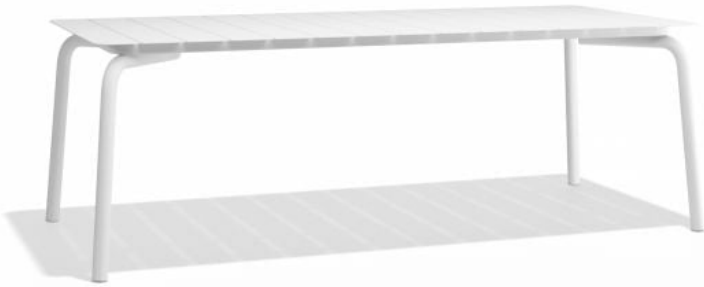

Roku Dining Table 220cm - Outdoor - Matte White

Product Specifications

Table Size	220cm x 100cm x 75cm
Frame Colour & Material	Matte White & Aluminium Powder coated
Foot Protector	Adjustable Nylon Glides
Designer	Bent Design Studio

Manufacturer
BENT DESIGN