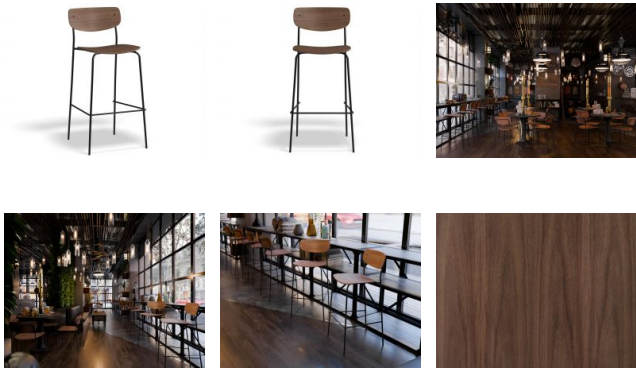

Rylie Stool - American Walnut Seat And Backrest

Product Specifications

Counter Stool Overall Size	49cm W x 95cm H x 52cm D
High Stool Overall Size	49cm W x 105cm H x 52cm D
Seat Height	65cm or 75cm
Seat Size	44cm W x 42cm D
Frame Colour & Material	Black Powdercoated Steel
Seat & Backrest Material	American Walnut
Stackable	Yes (4 High)
Assembly Required	Basic Assembly

Manufacturer
LEVEL

Available Options

75cm Bar Height
65cm Counter Kitchen Height