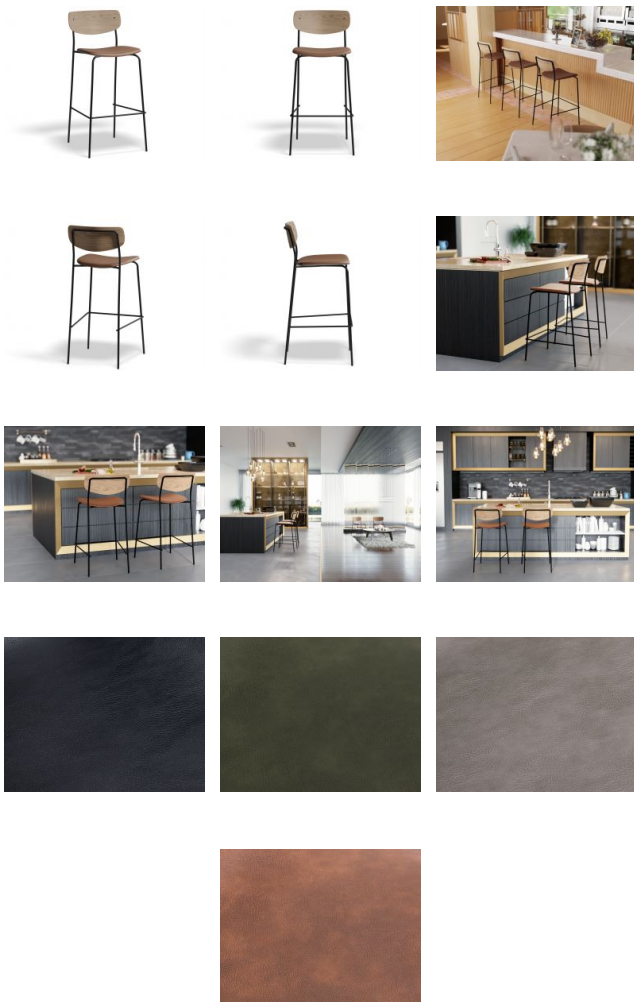

Rylie Stool - Padded Seat With Natural Backrest

Product Specifications

Counter Stool Overall Size	49cm W x 95cm H x 52cm D
High Stool Overall Size	49cm W x 105cm H x 52cm D
Seat Height	65cm or 75cm
Seat Size	44cm W x 42cm D
Frame Colour & Material	Black Powdercoated Steel
Seat Material	Vintage Vegan Leather (PU)
Backrest Material	Natural American Ash
Assembly Required	Basic Assembly

Manufacturer
LEVEL

Available Options

75cm Bar Height - Tan Vegan Leather Seat
75cm Bar Height - Black Vegan Leather Seat
75cm Bar Height - Green Vegan Leather Seat
75cm Bar Height - Grey Vegan Leather Seat
65cm Kitchen Height - Tan Vegan Leather Seat
65cm Kitchen Height - Black Vegan Leather Seat
65cm Kitchen Height - Green Vegan Leather Seat
65cm Kitchen Height - Grey Vegan Leather Seat